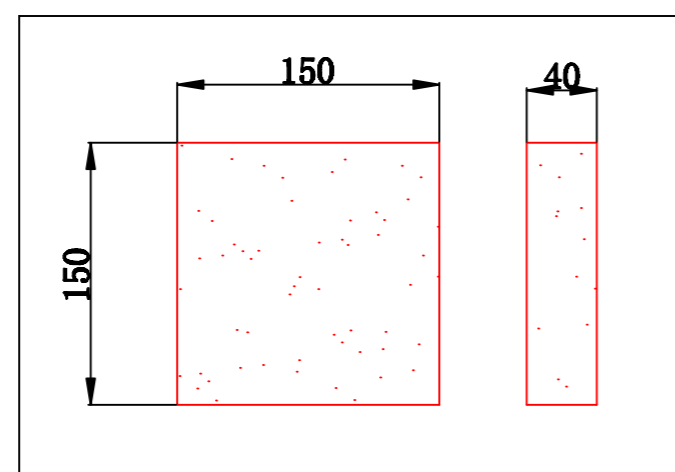

AC-10MIXLT

TOP VIEW

LEFT VIEW

FRONT VIEW

RIGHT VIEW

BACK VIEW

FRONT VIEW

A - A

INSIDE VIEW OF BASE

INSIDE VIEW OF BASE

Active sponge 1pcs