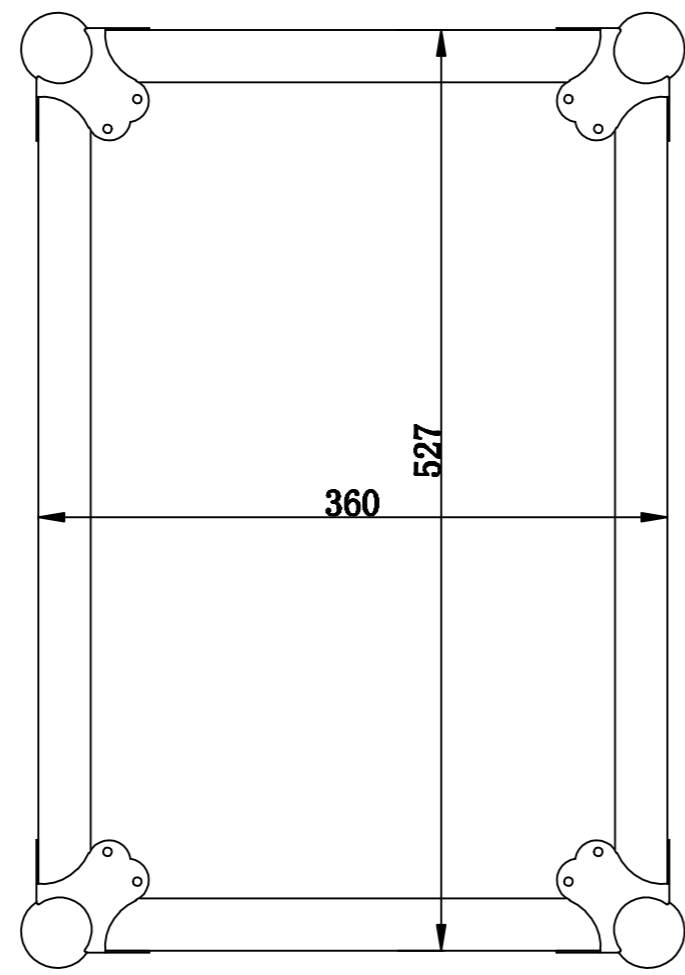

AC-10MIXLT

TOP VIEW

LEFT VIEW

FRONT VIEW

RIGHT VIEW

BACK VIEW

FRONT VIEW

A - A

INSIDE VIEW OF BASE

INSIDE VIEW OF BASE

Active sponge 1pcs