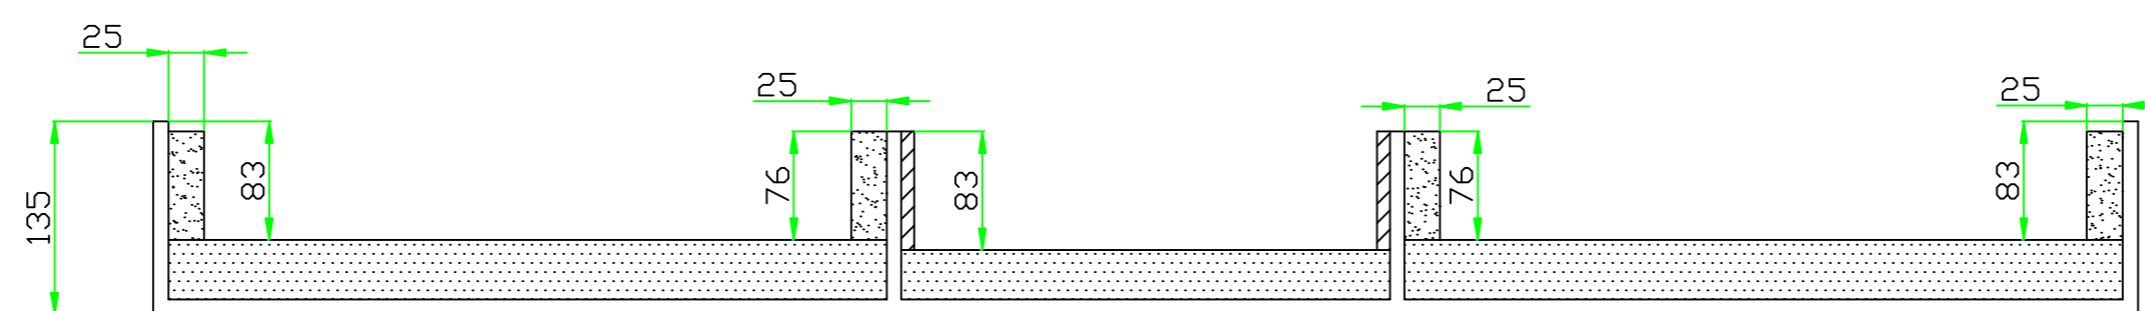

AC-DJ12W LT

BACK VIEW

SPONGE