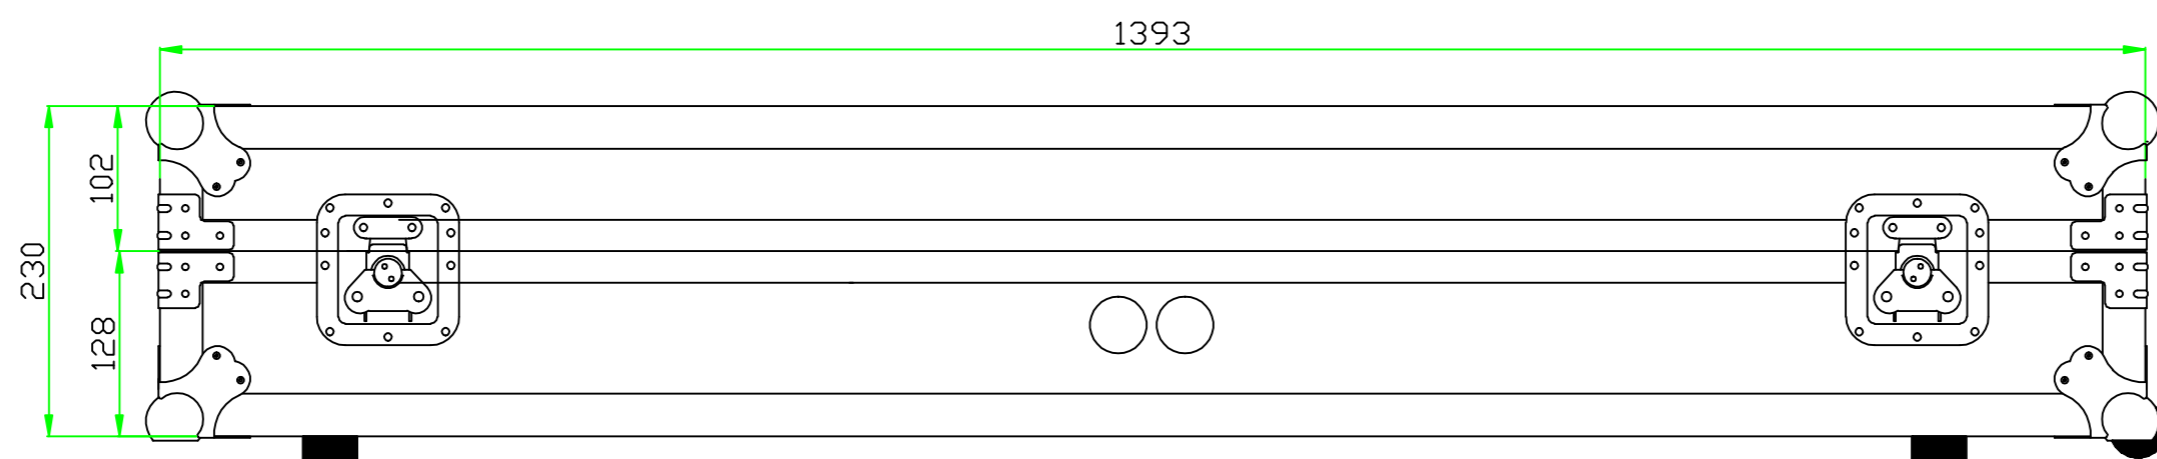

AC-DJ12W LT

BACK VIEW

SPONGE