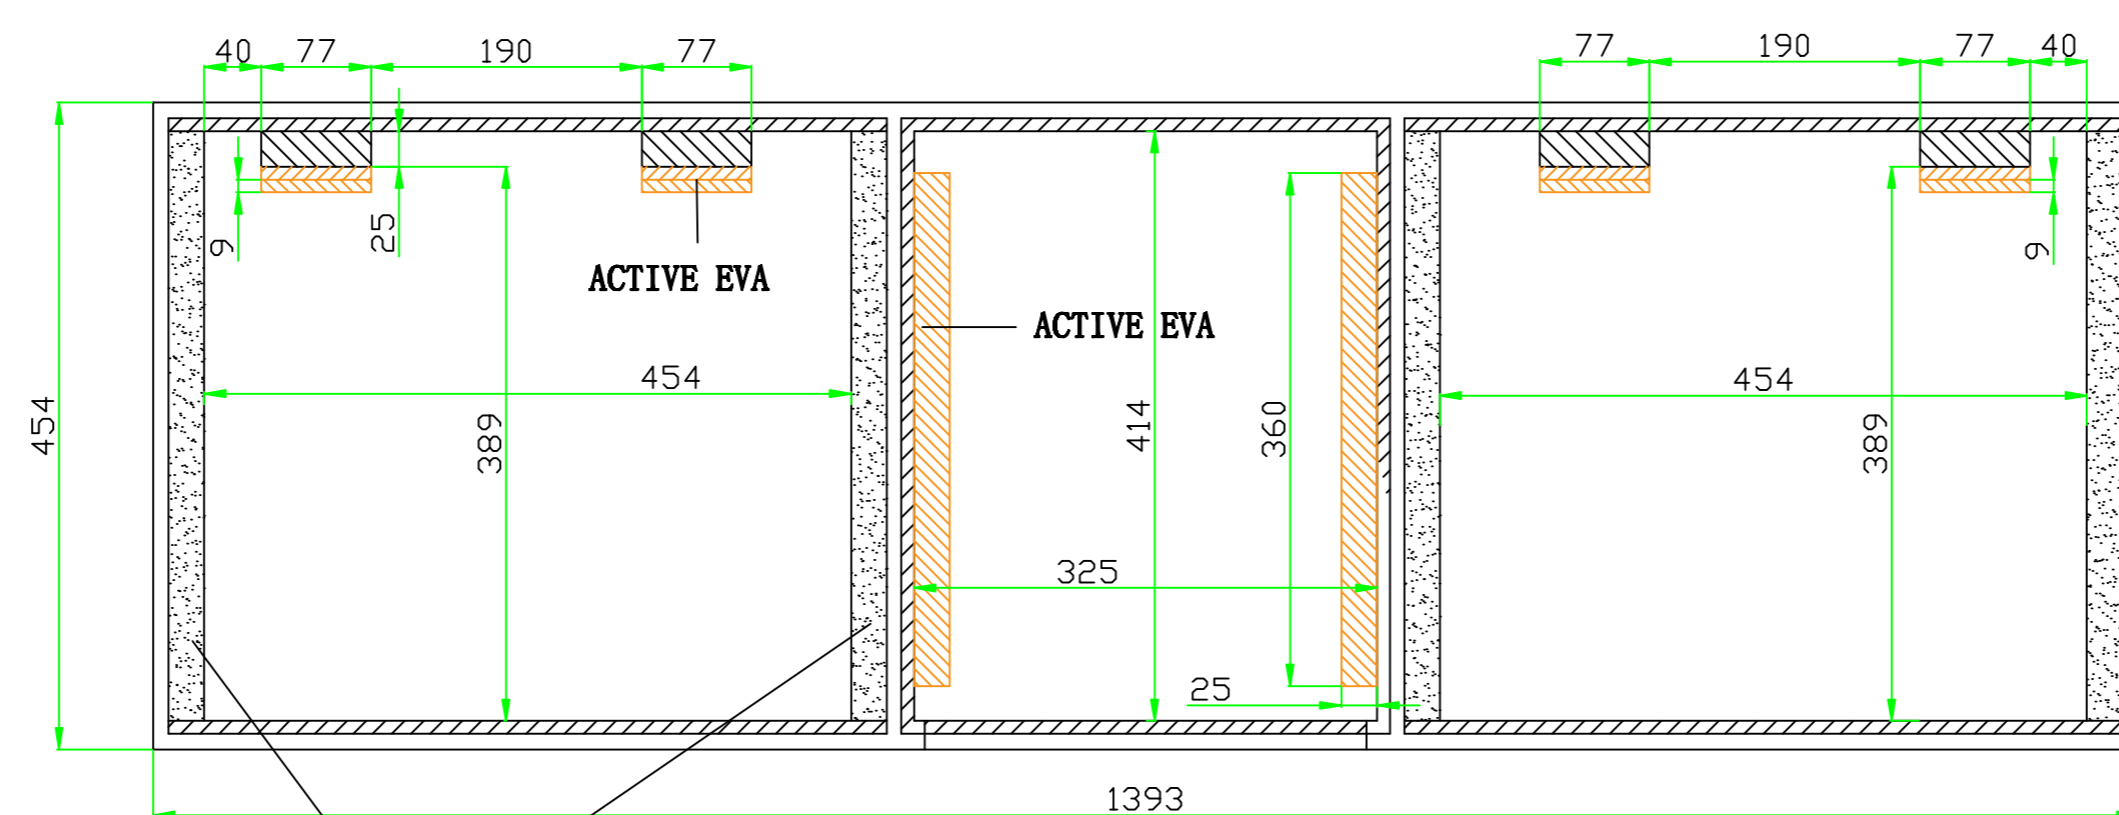

AC-DJ12W LT

BACK VIEW

SPONGE