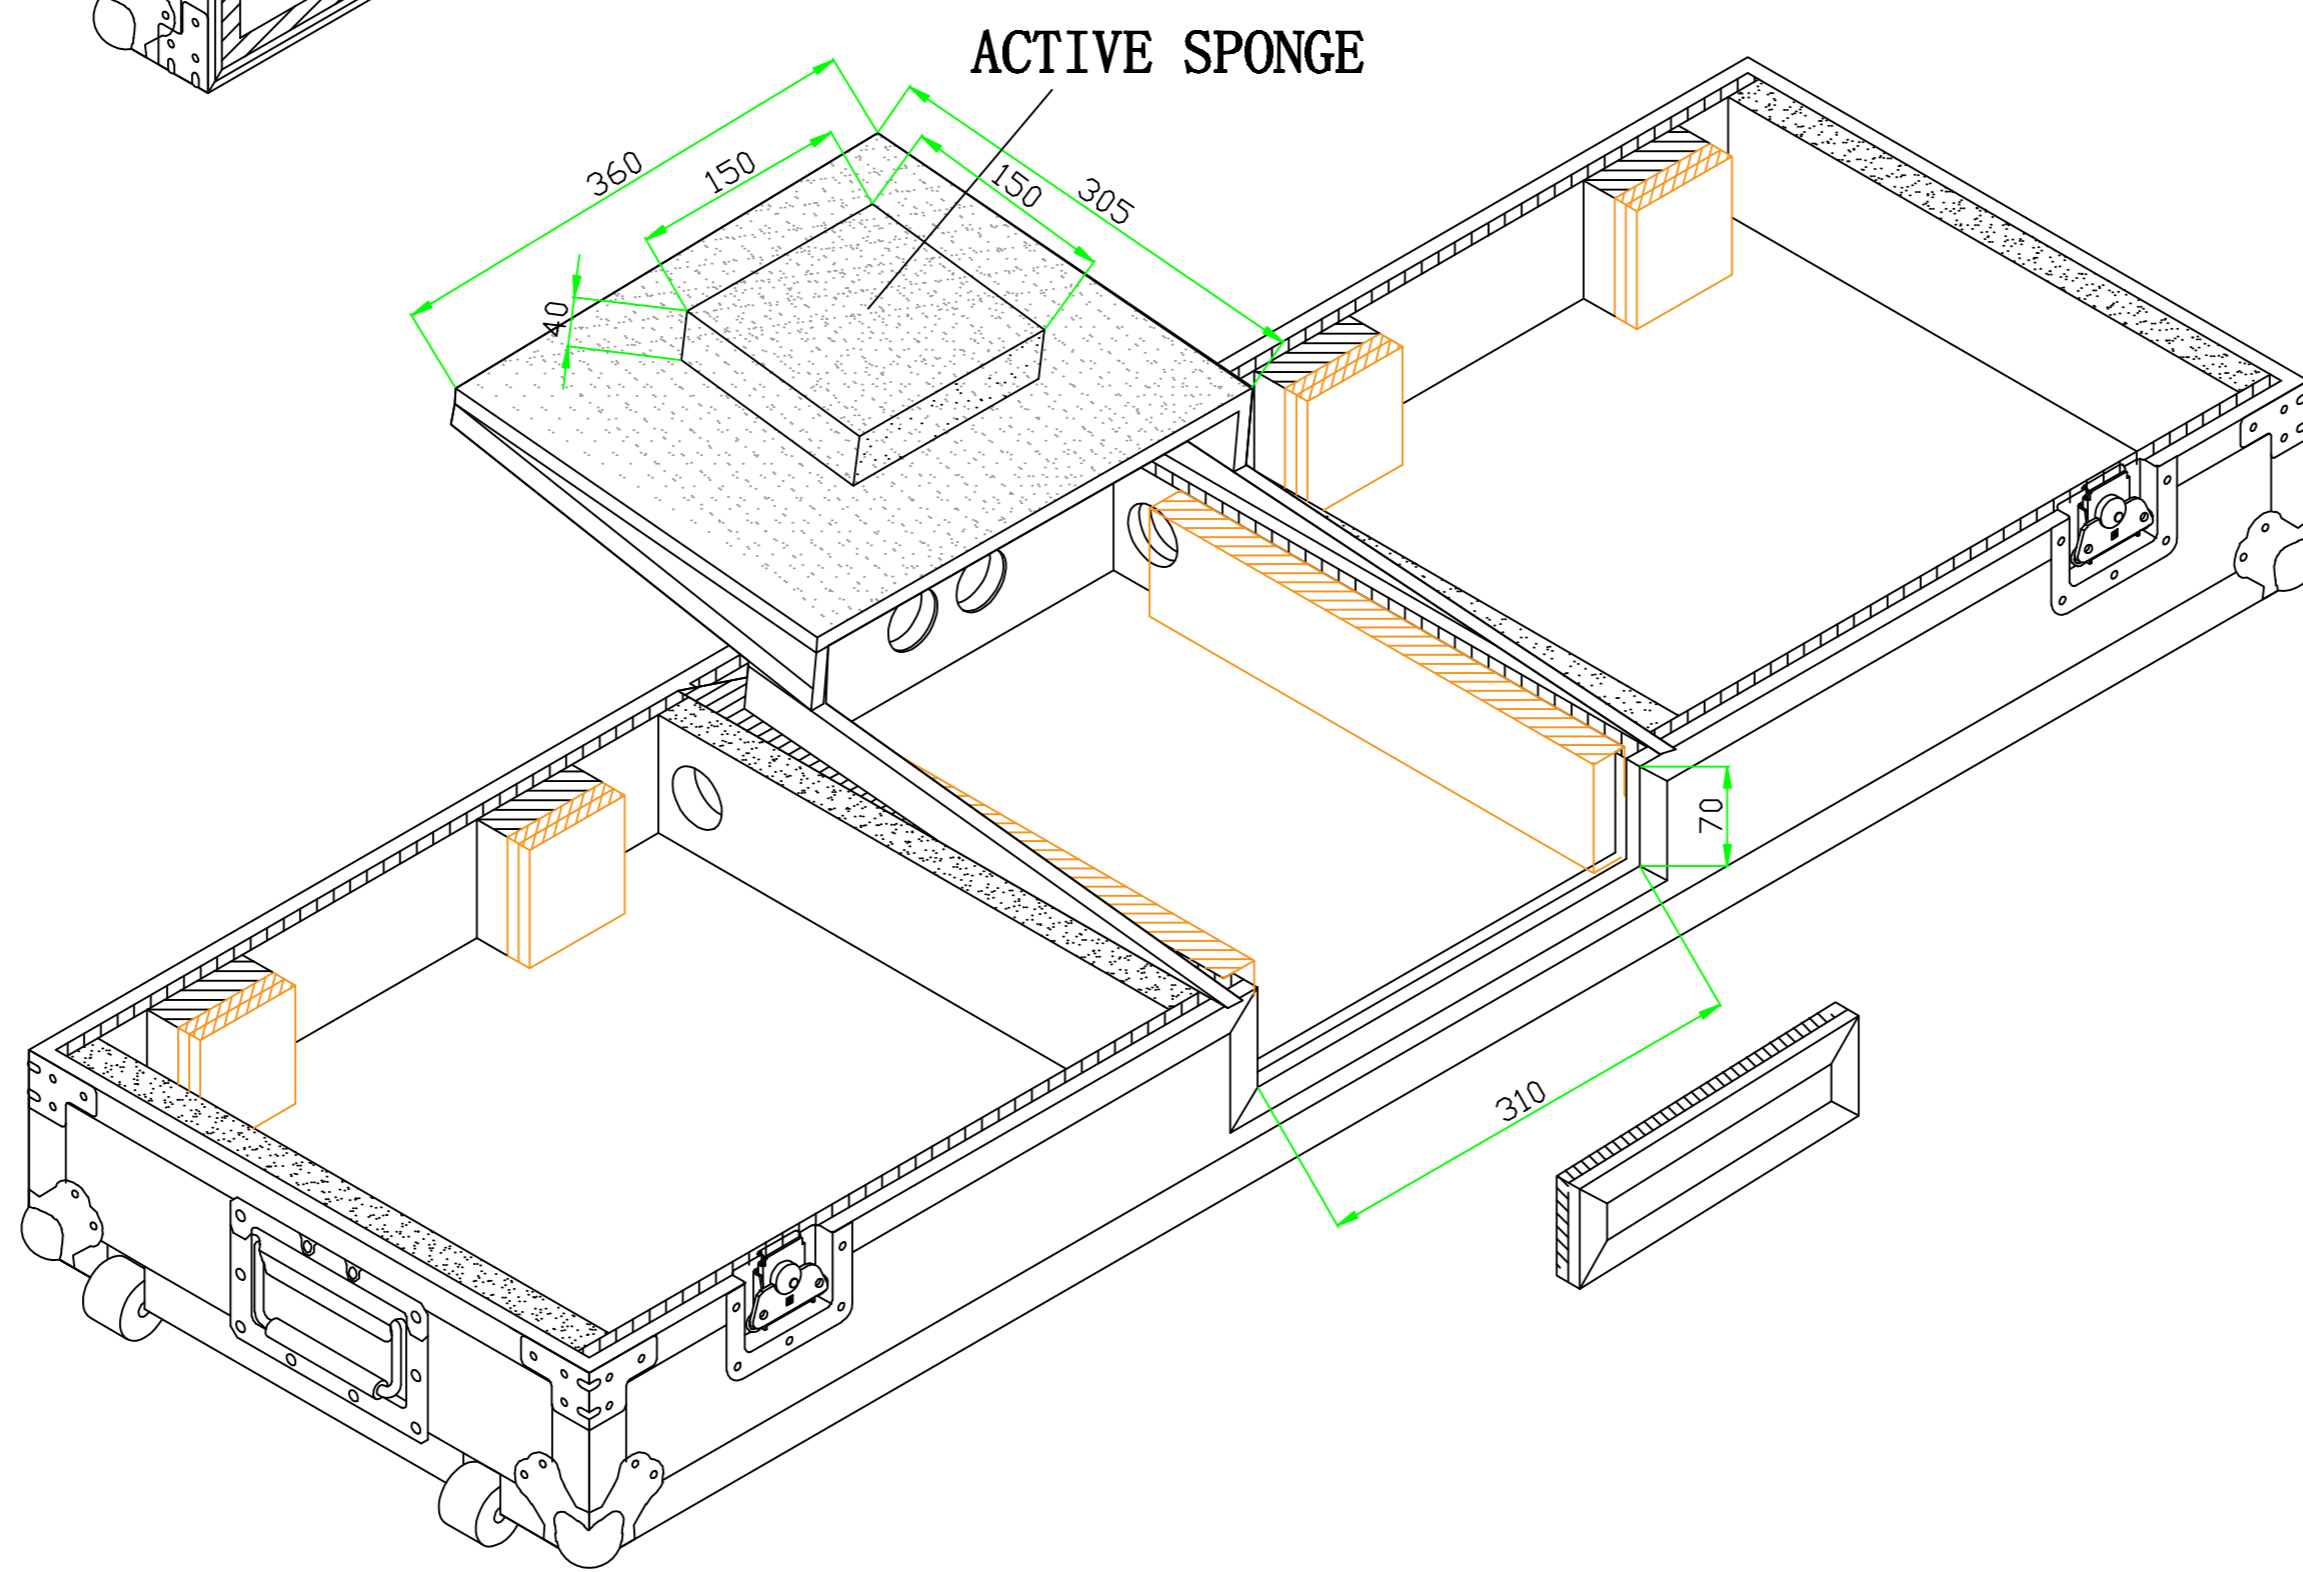

AC-DJ12W LT

BACK VIEW

SPONGE