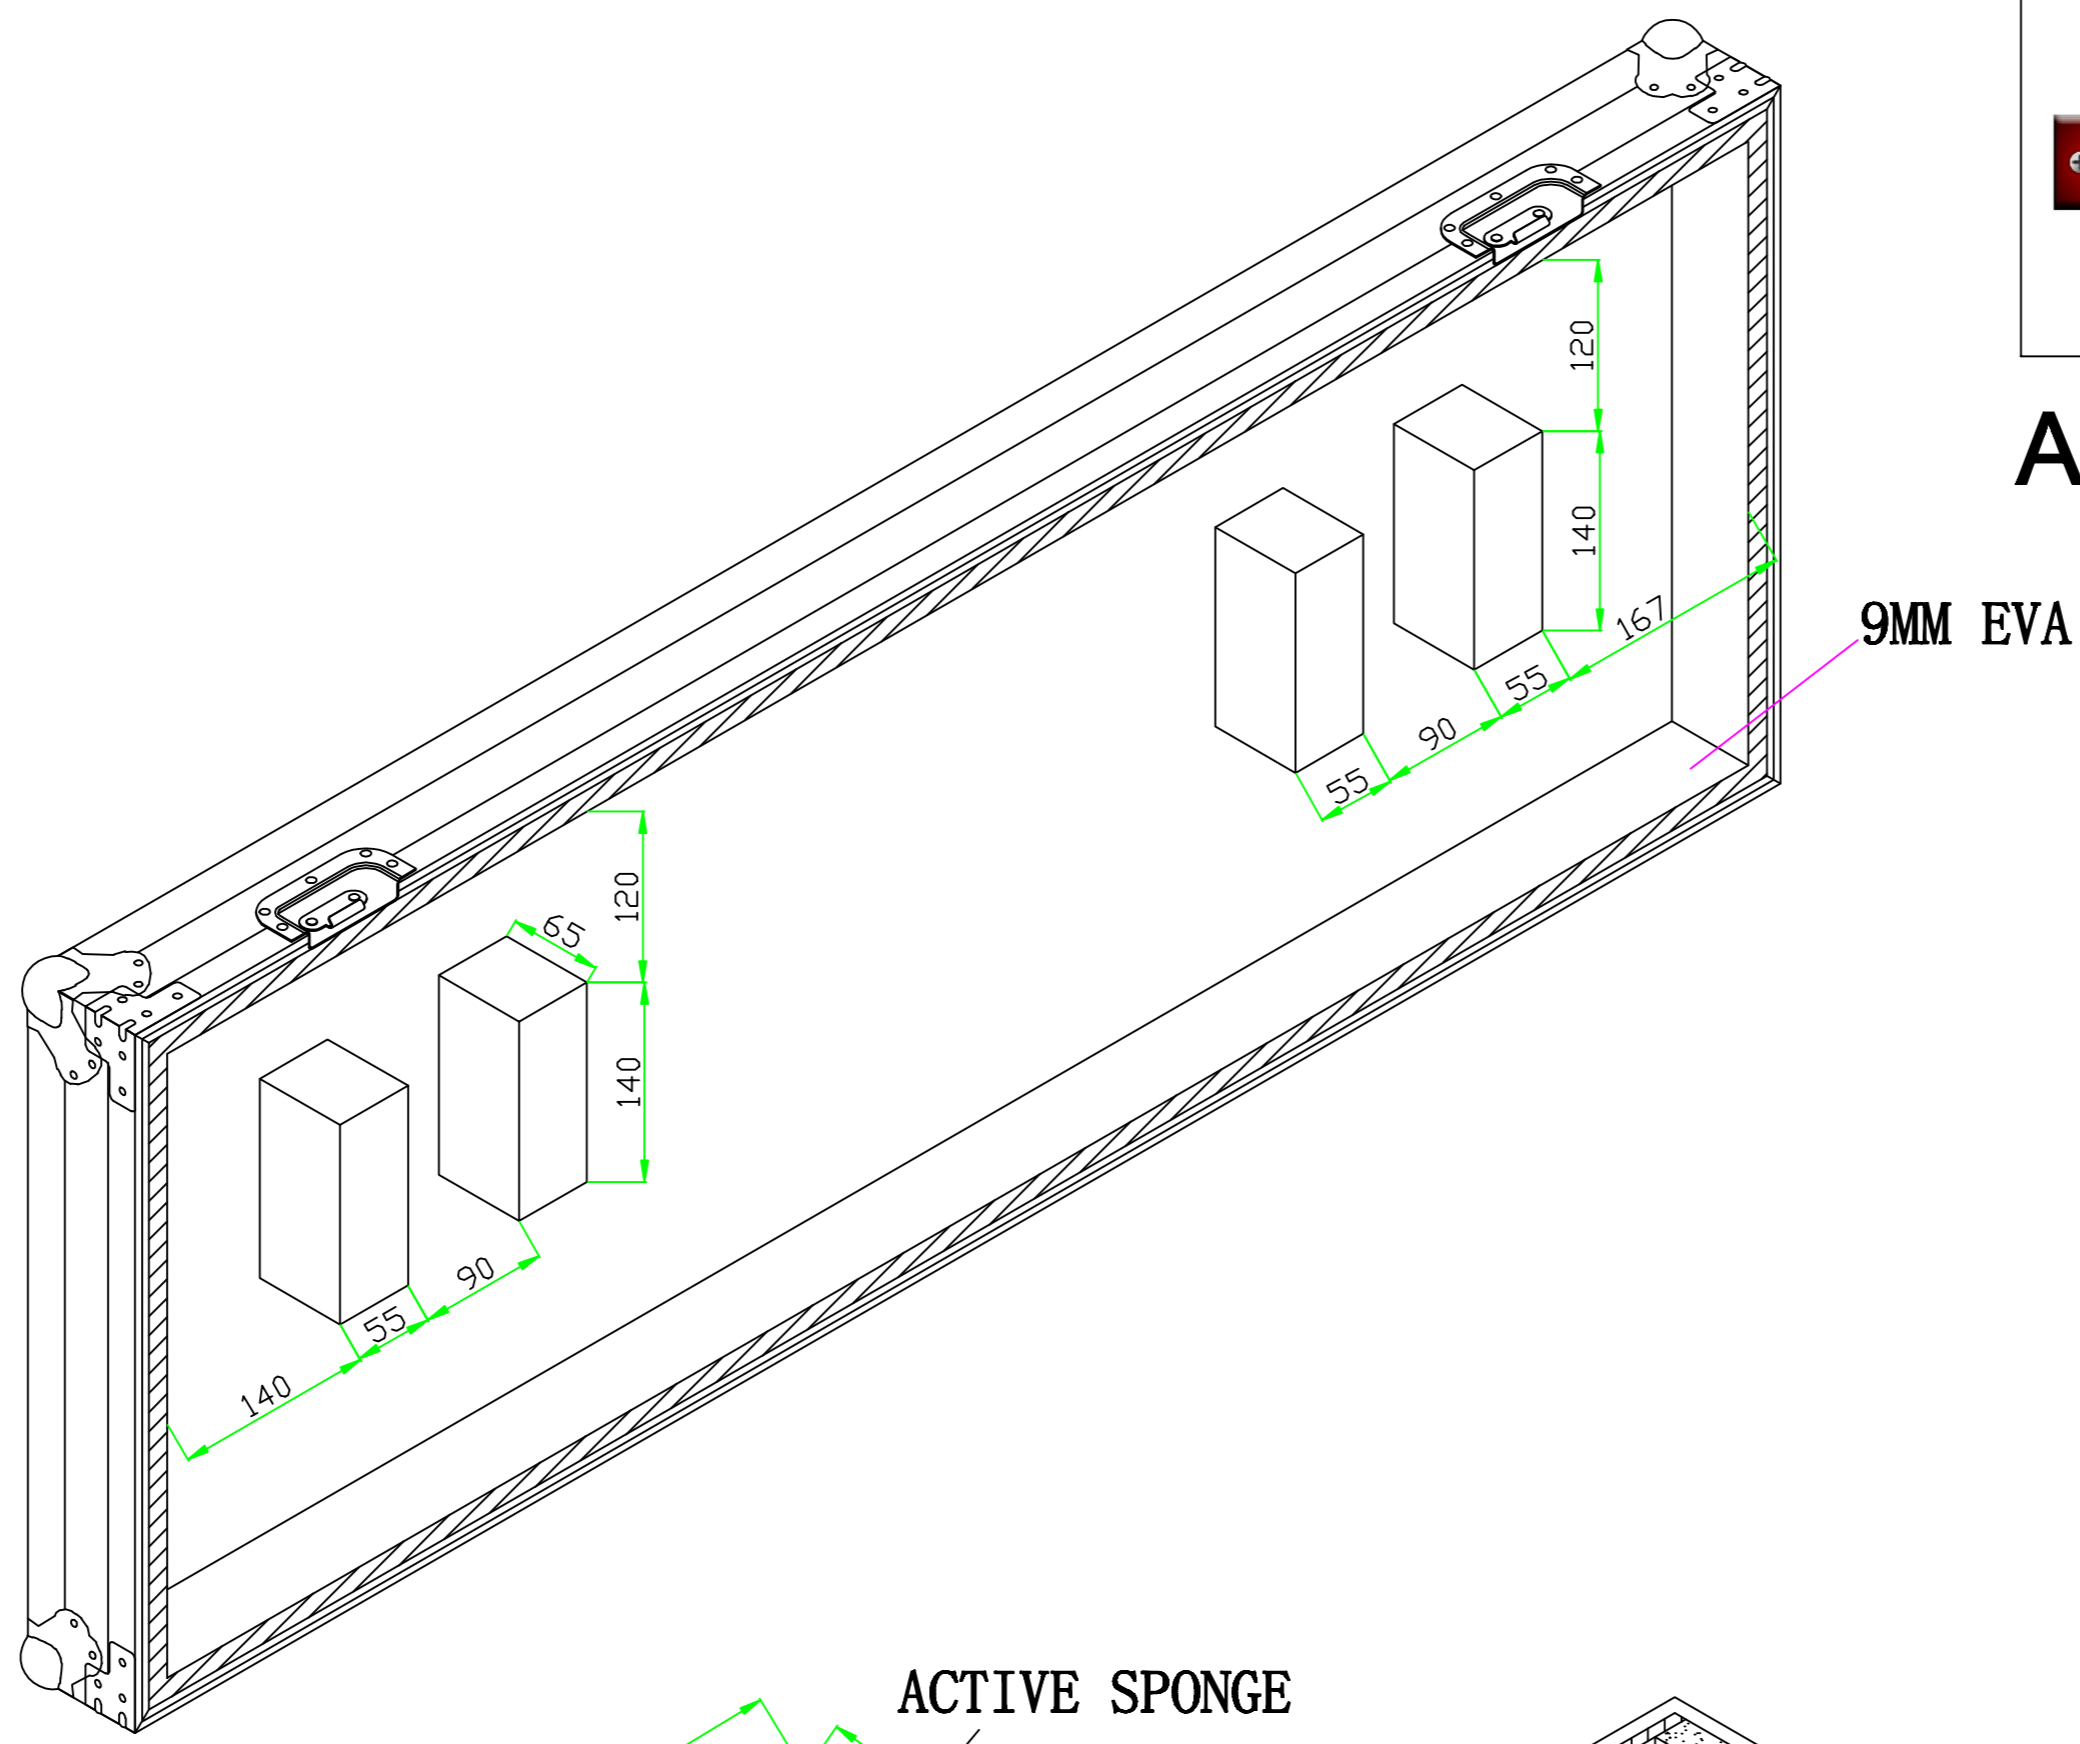

AC-DJ12W LT

BACK VIEW

SPONGE