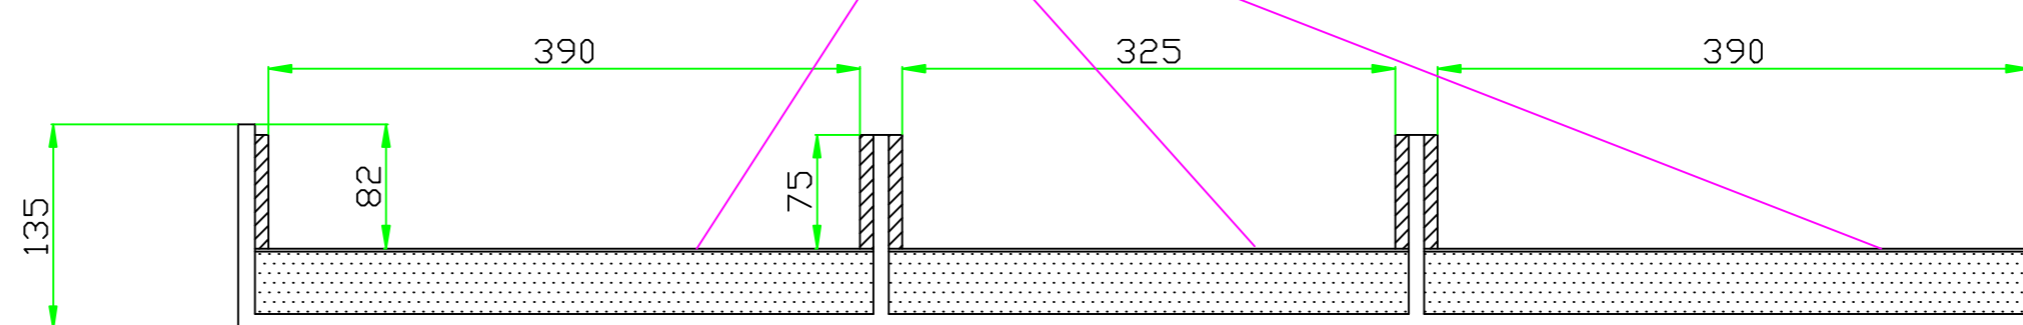

AC-DJ12WLT-BATTLE

CETIVE SPONGE

LEFT VIEW

BACK VIEW

CARPET

25MM ACTIVE EVA 360*75

25MM SPONGE

ACTIVE EVA