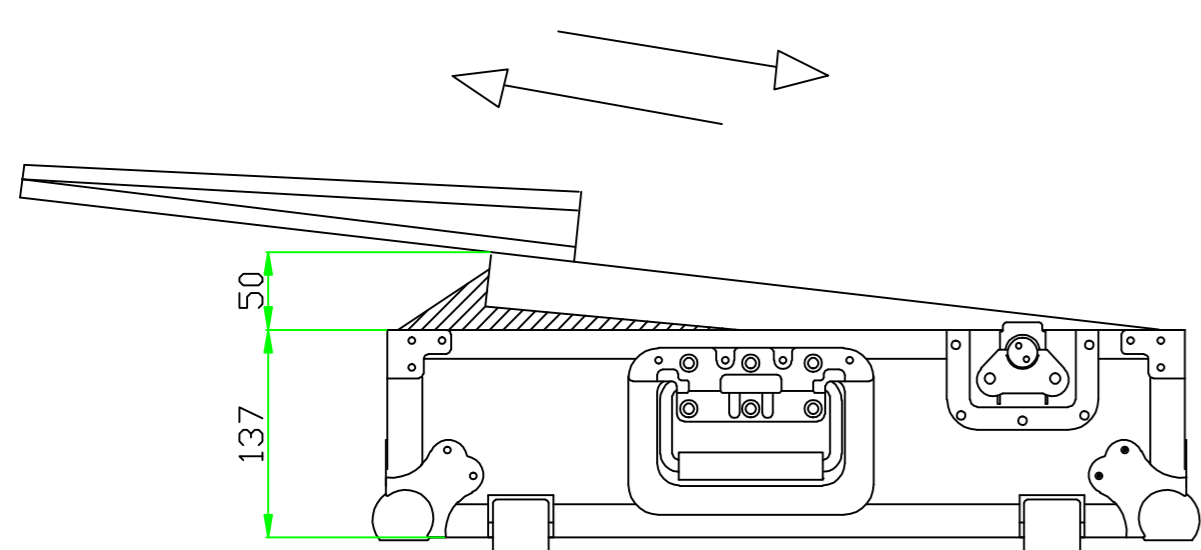

AC-DJ12WLT-BATTLE

CETIVE SPONGE

LEFT VIEW

BACK VIEW

CARPET

25MM ACTIVE EVA 360*75

25MM SPONGE

ACTIVE EVA