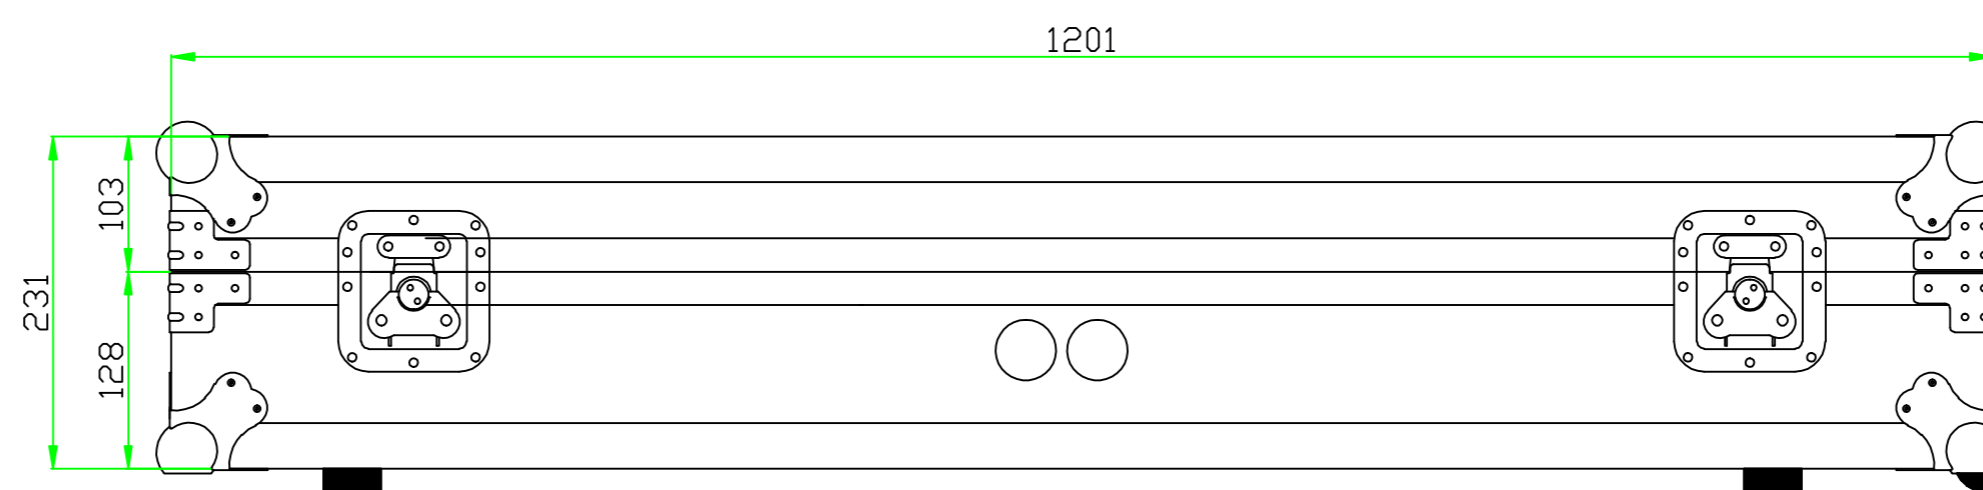

AC-DJ12WLT-BATTLE

CETIVE SPONGE

LEFT VIEW

BACK VIEW

CARPET

25MM ACTIVE EVA 360*75

25MM SPONGE

ACTIVE EVA