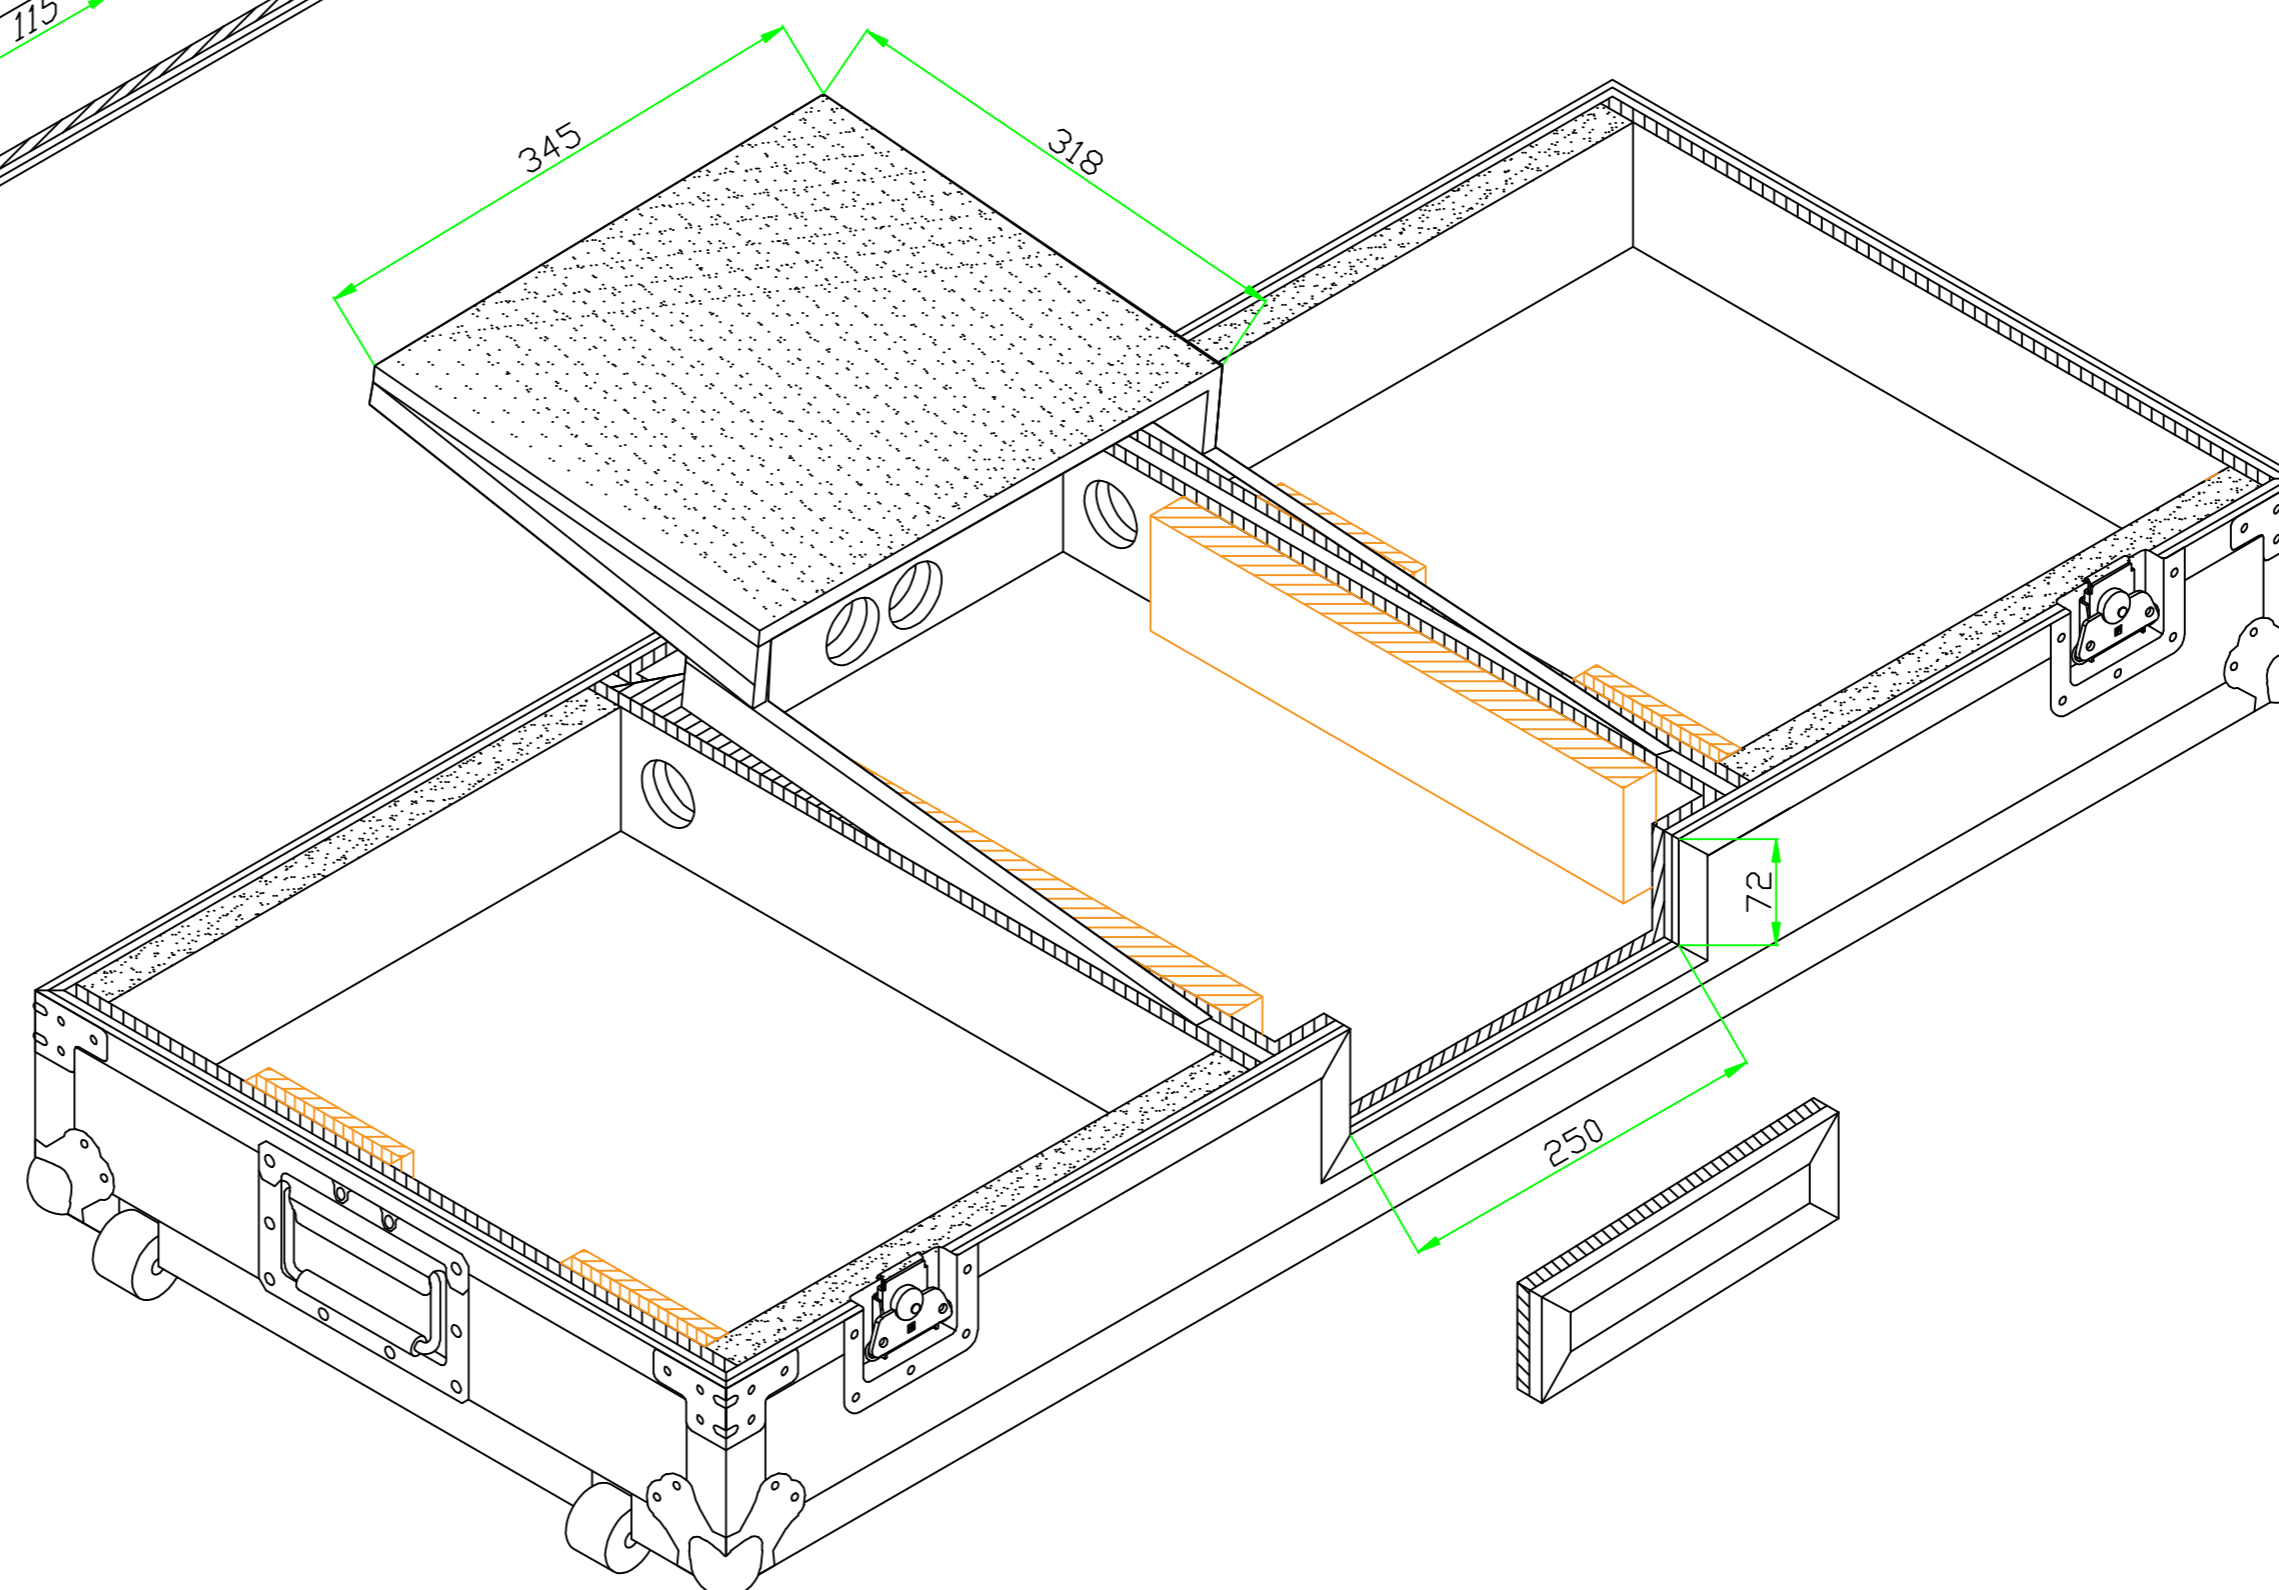

AC-DJ12WLT-BATTLE

CETIVE SPONGE

LEFT VIEW

BACK VIEW

CARPET

25MM ACTIVE EVA 360*75

25MM SPONGE

ACTIVE EVA