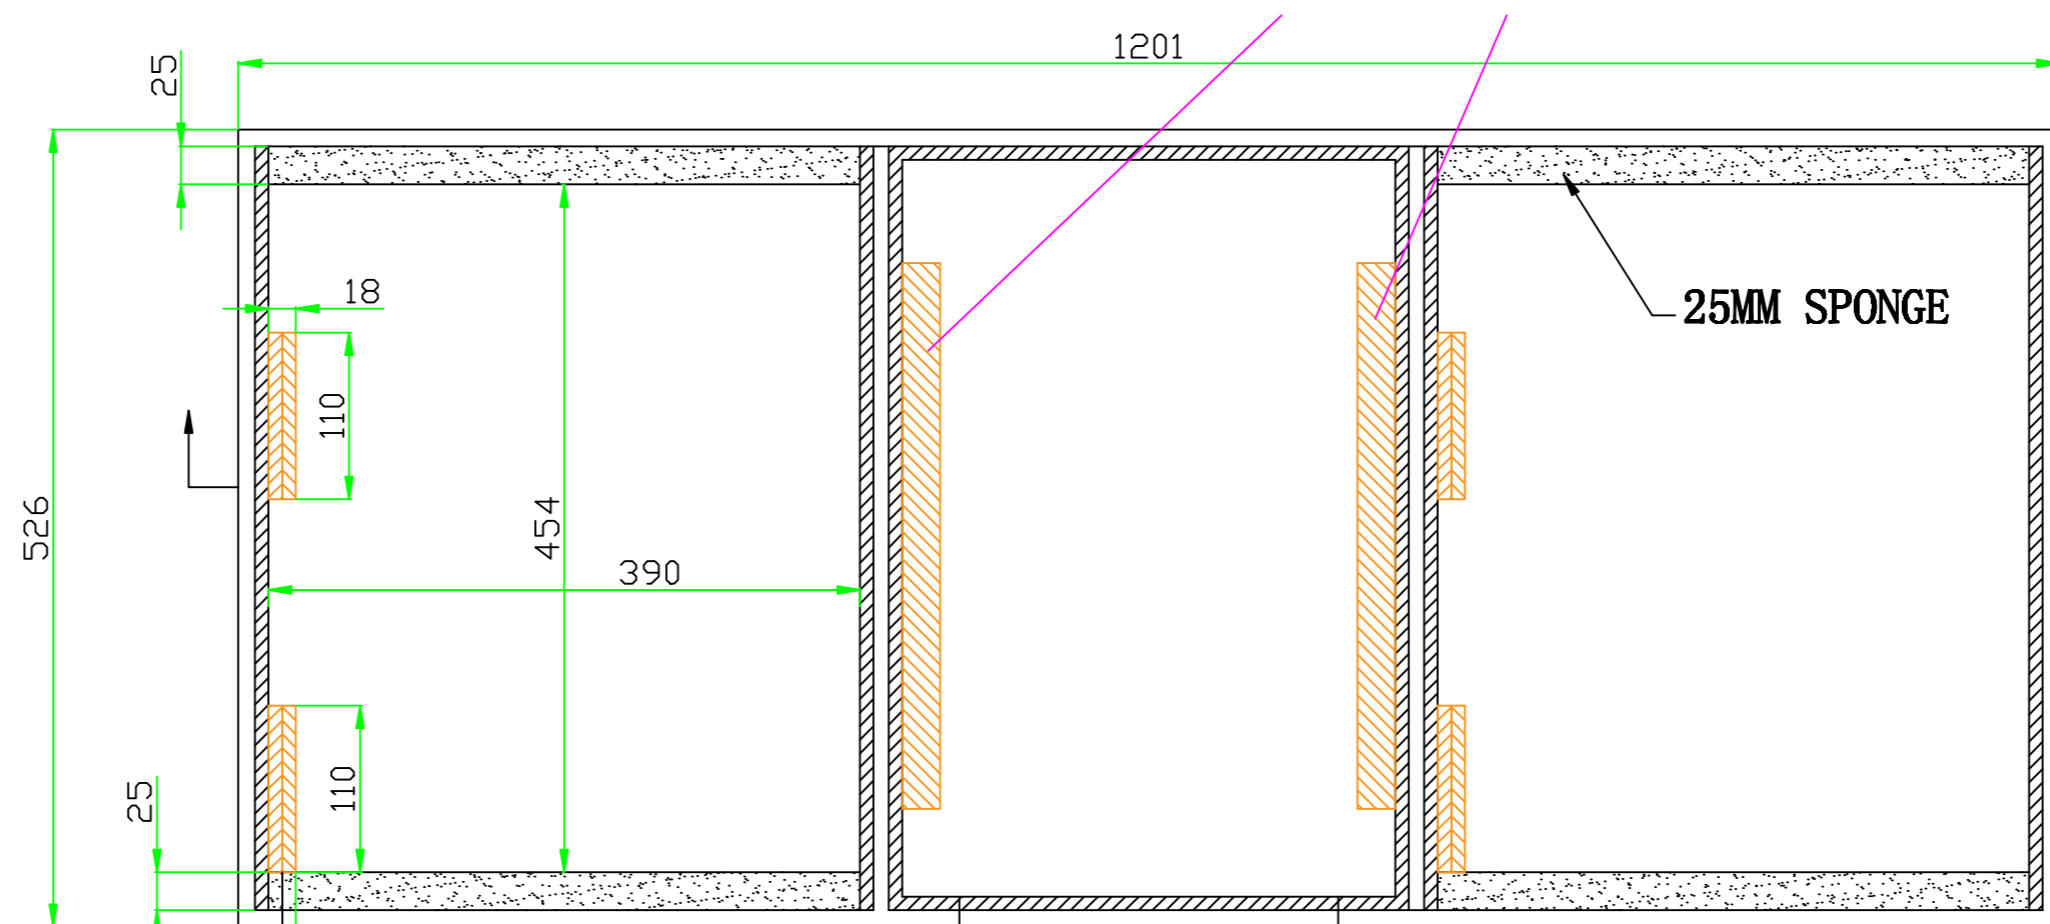

AC-DJ12WLT-BATTLE

CETIVE SPONGE

LEFT VIEW

BACK VIEW

CARPET

25MM ACTIVE EVA 360*75

25MM SPONGE

ACTIVE EVA