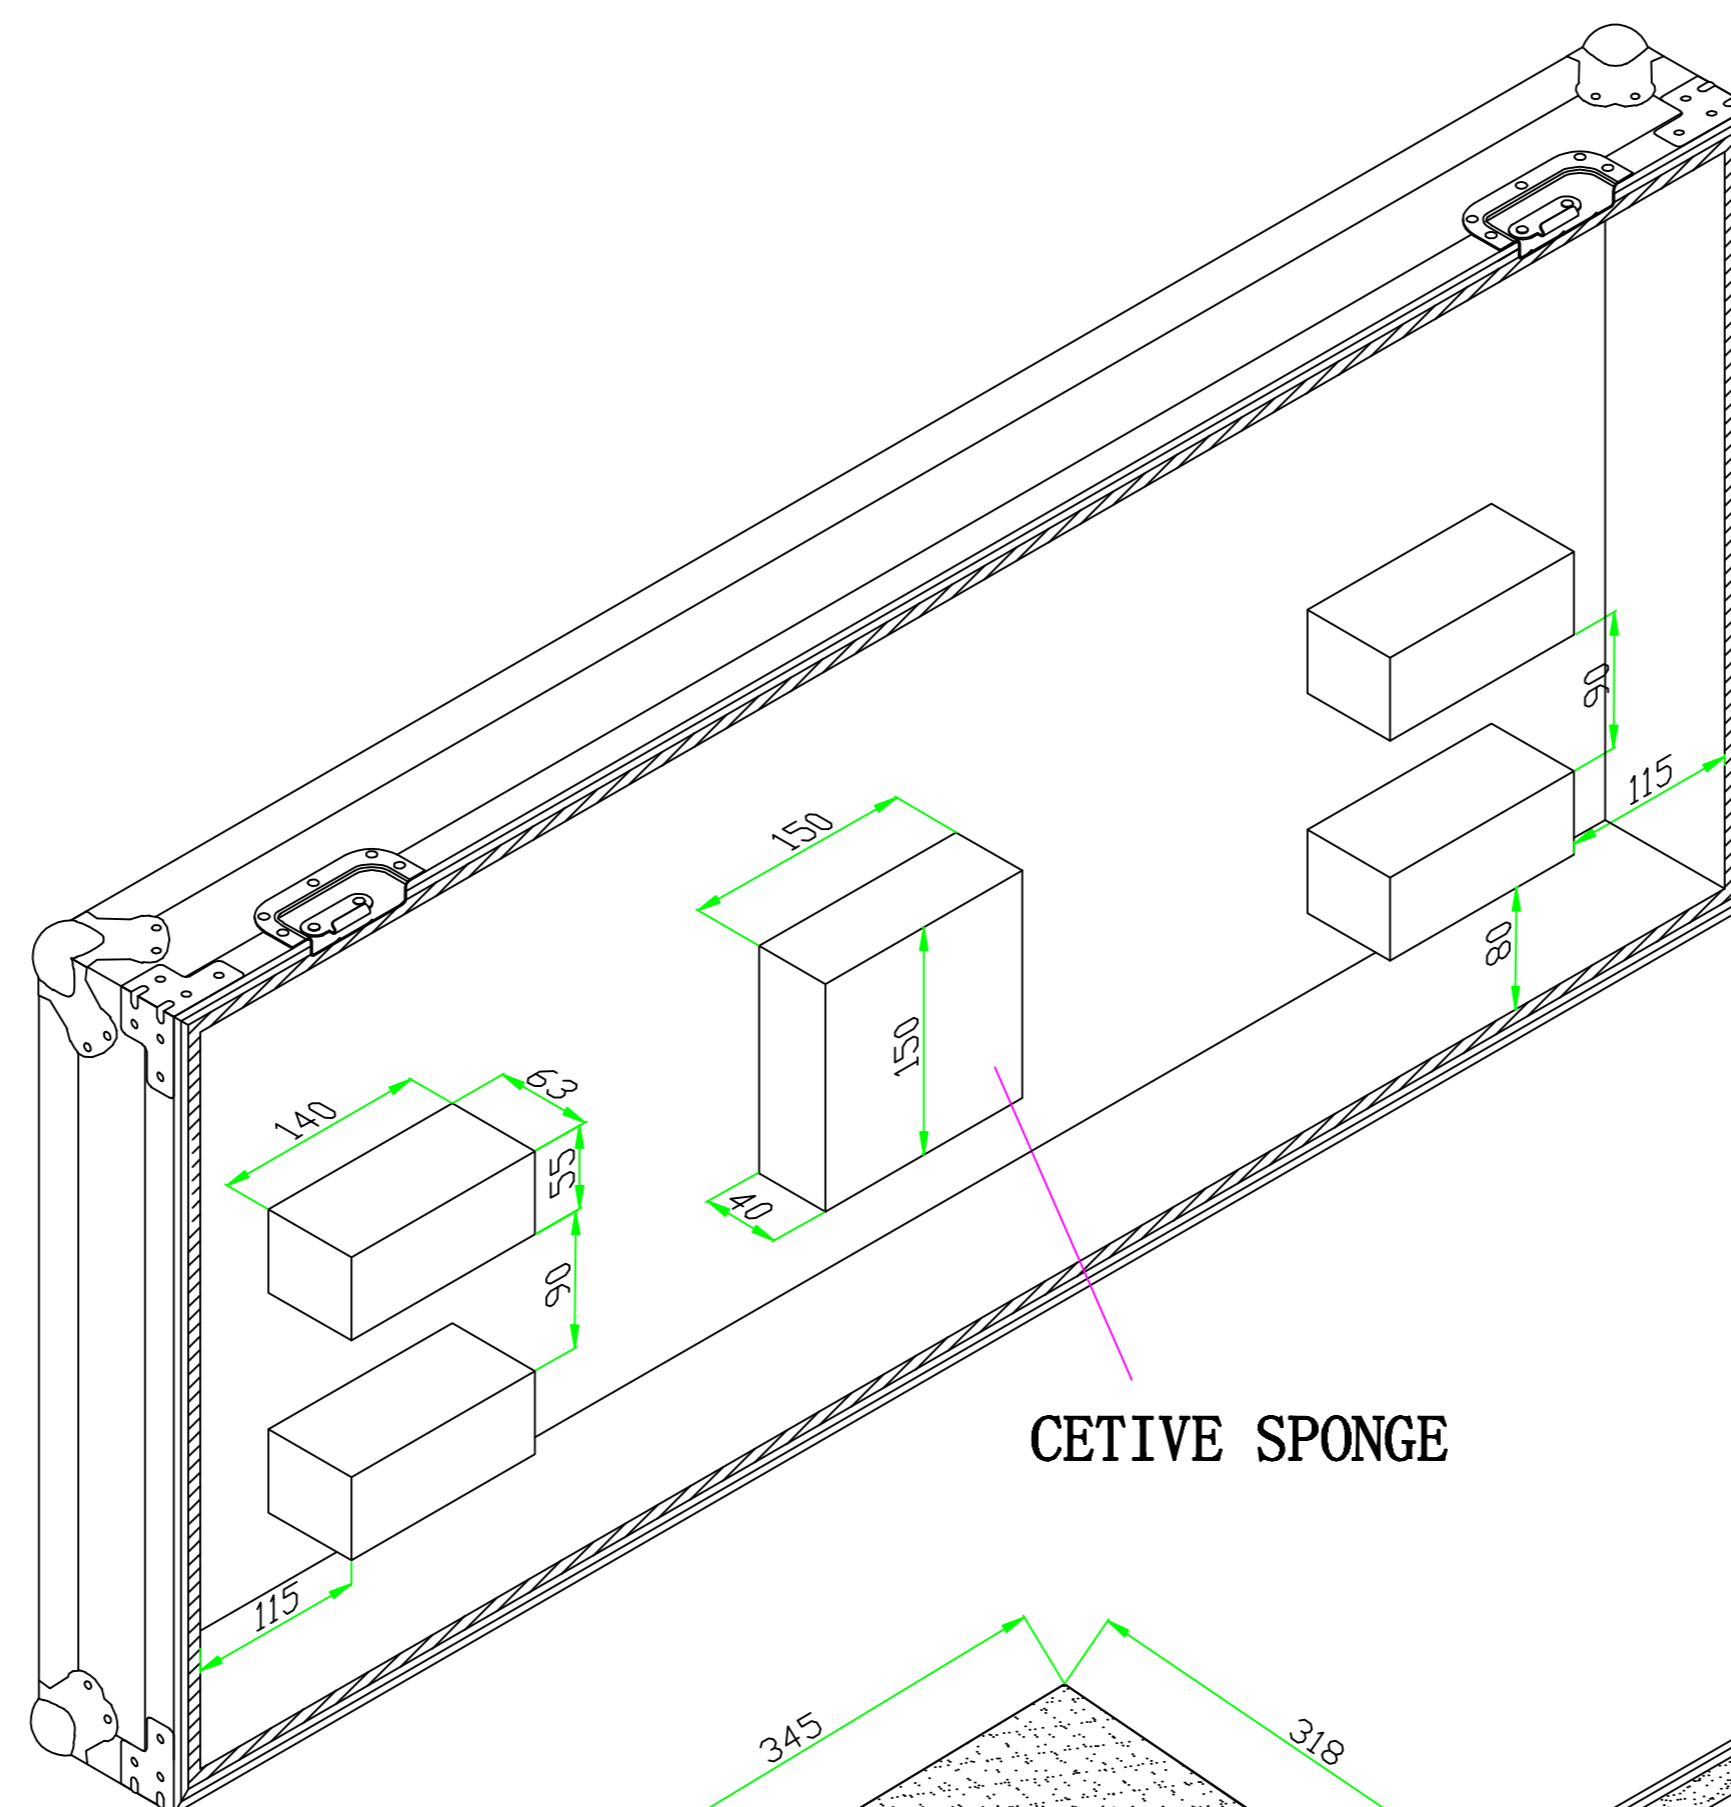

AC-DJ12WLT-BATTLE

CETIVE SPONGE

LEFT VIEW

BACK VIEW

CARPET

25MM ACTIVE EVA 360*75

25MM SPONGE

ACTIVE EVA