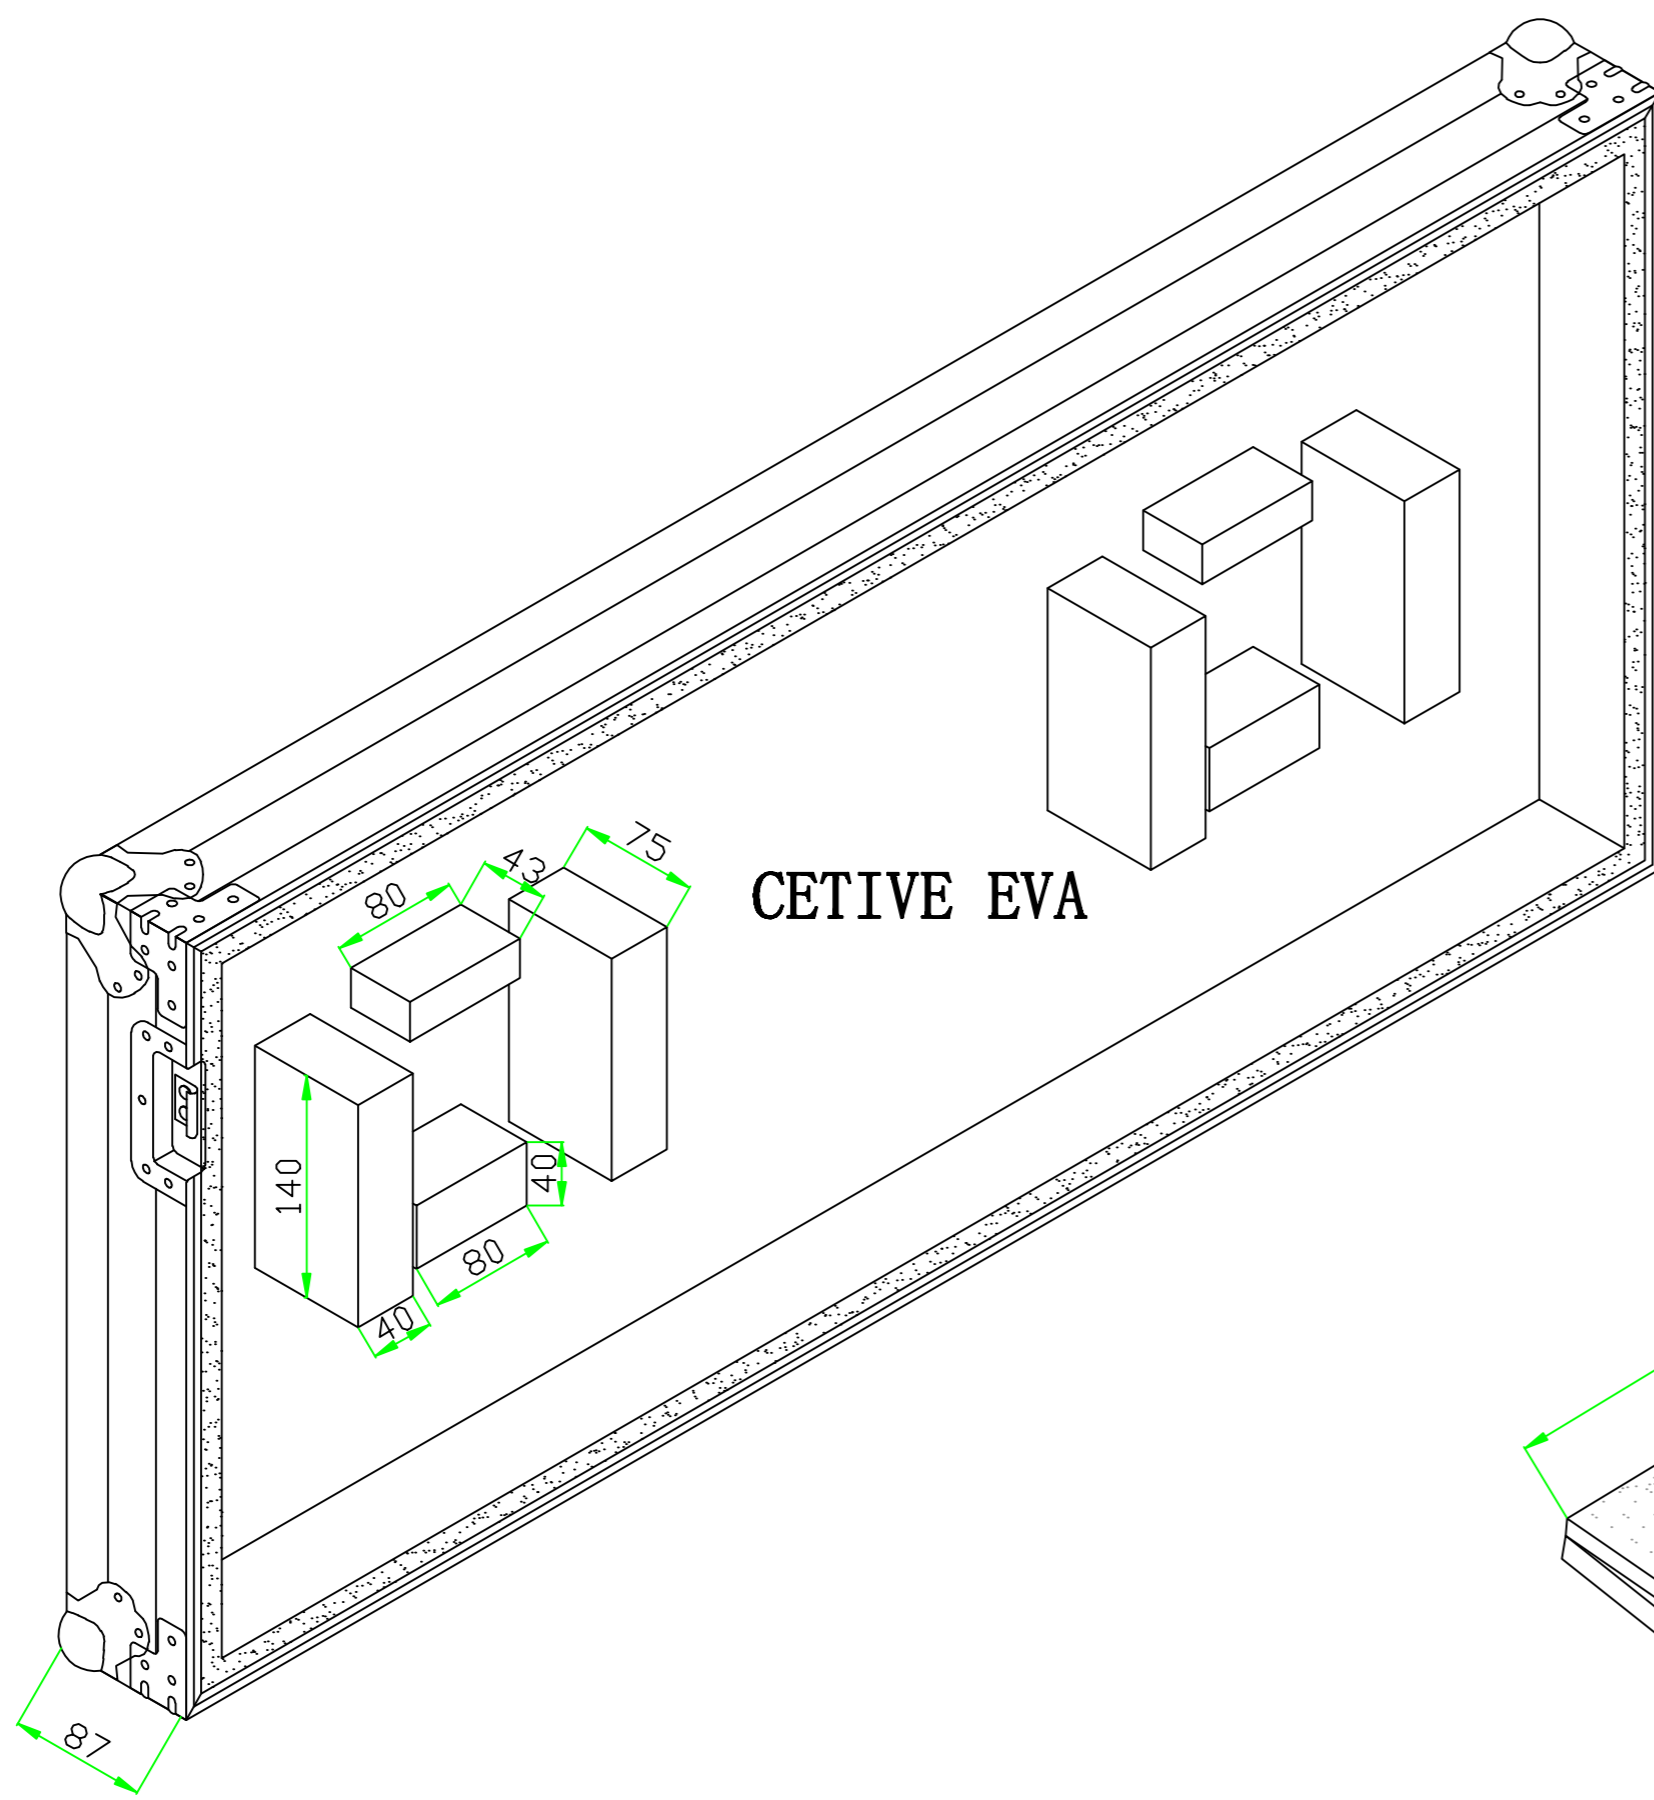

DJCD12WLT

CATIVE EVA

LEFT VIEW

BACK VIEW

CARPET