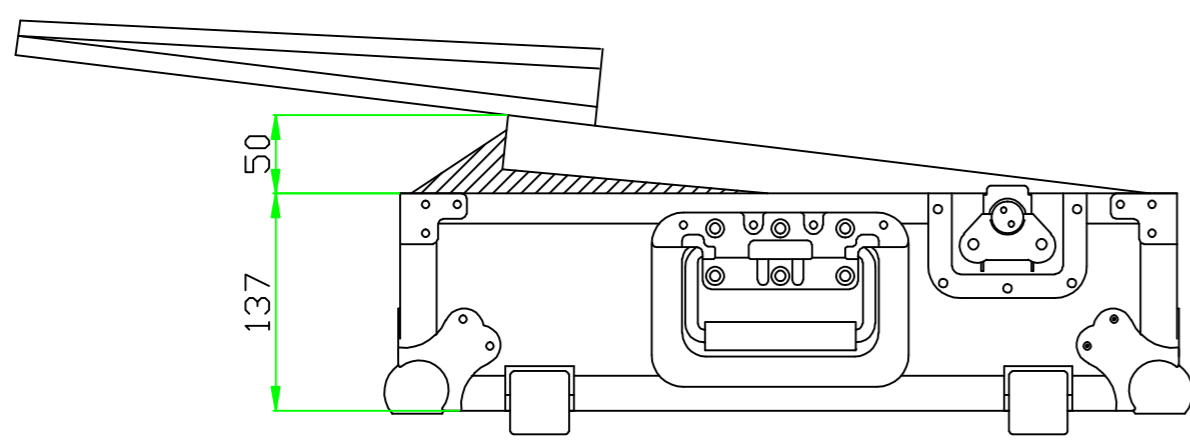

DJCD12WLT

CATIVE EVA

LEFT VIEW

BACK VIEW

CARPET