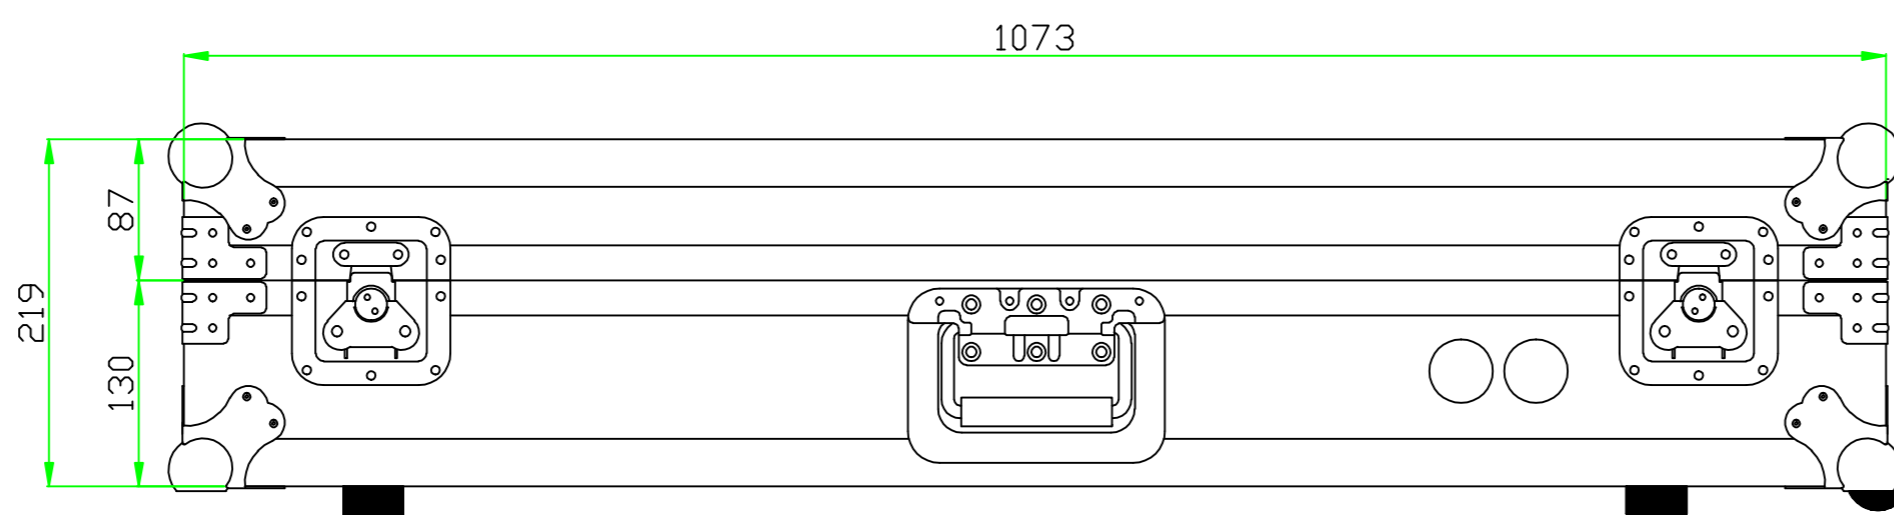

DJCD12WLT

CATIVE EVA

LEFT VIEW

BACK VIEW

CARPET