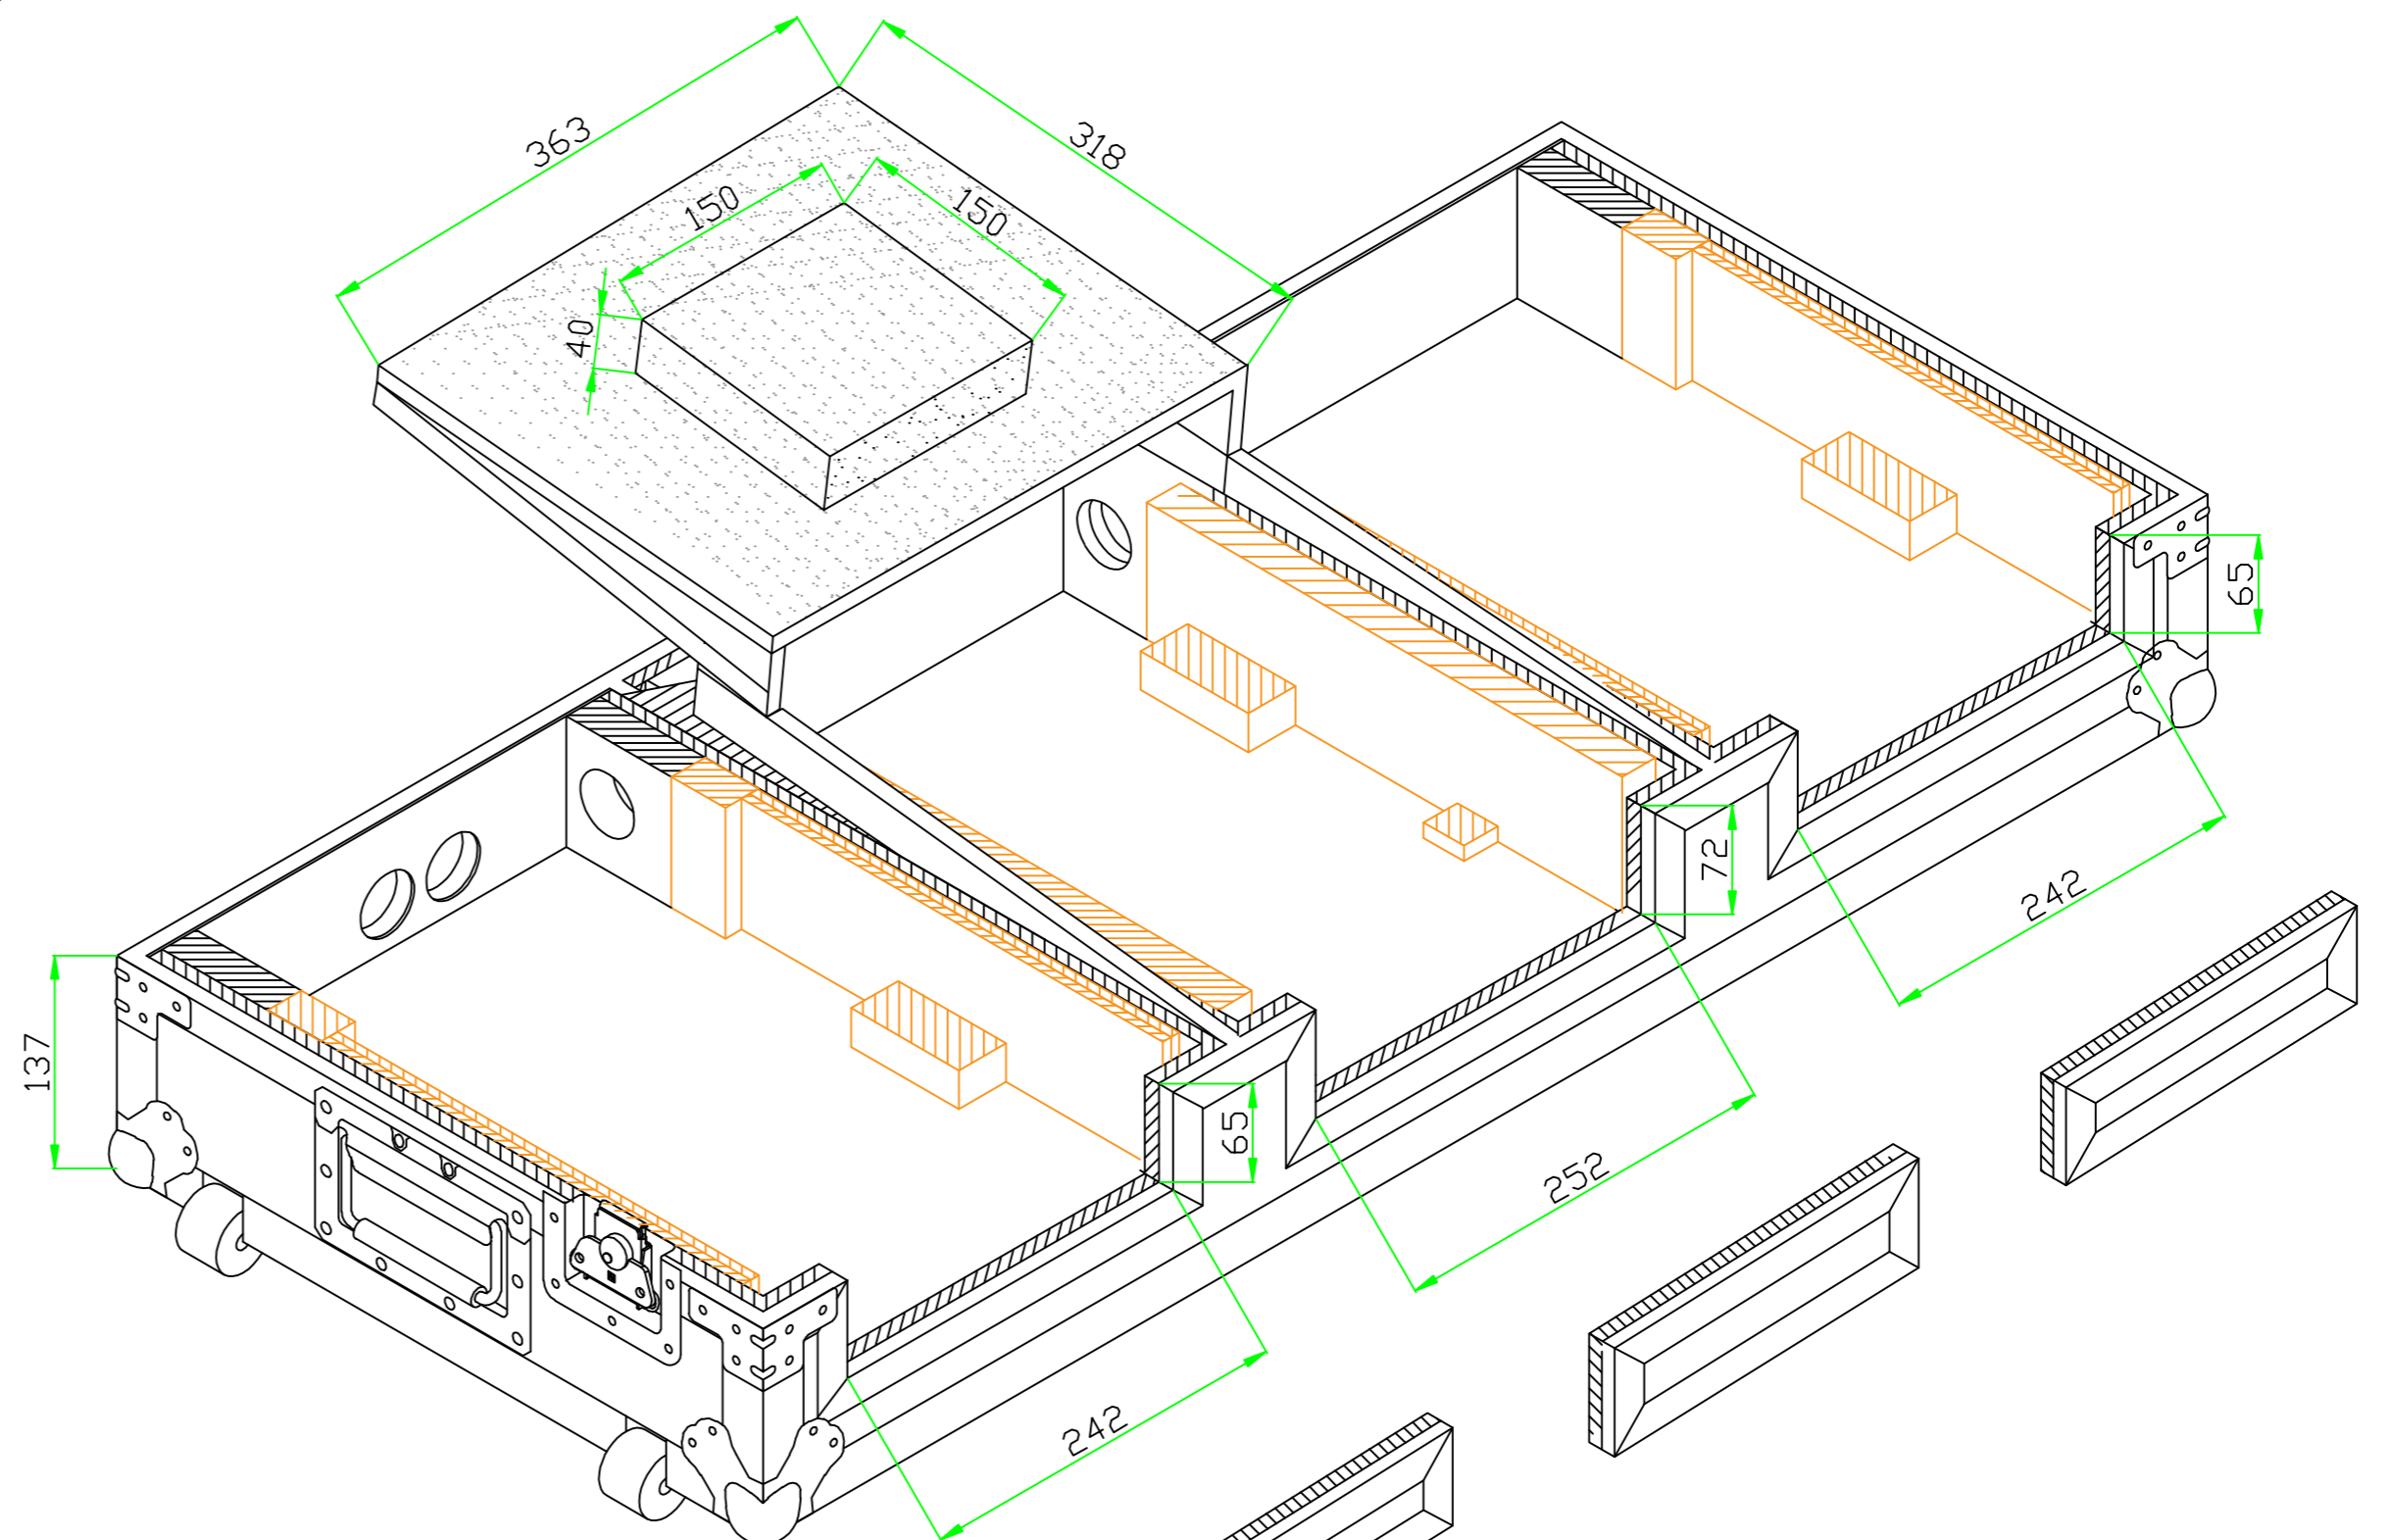

DJCD12WLT

CATIVE EVA

LEFT VIEW

BACK VIEW

CARPET